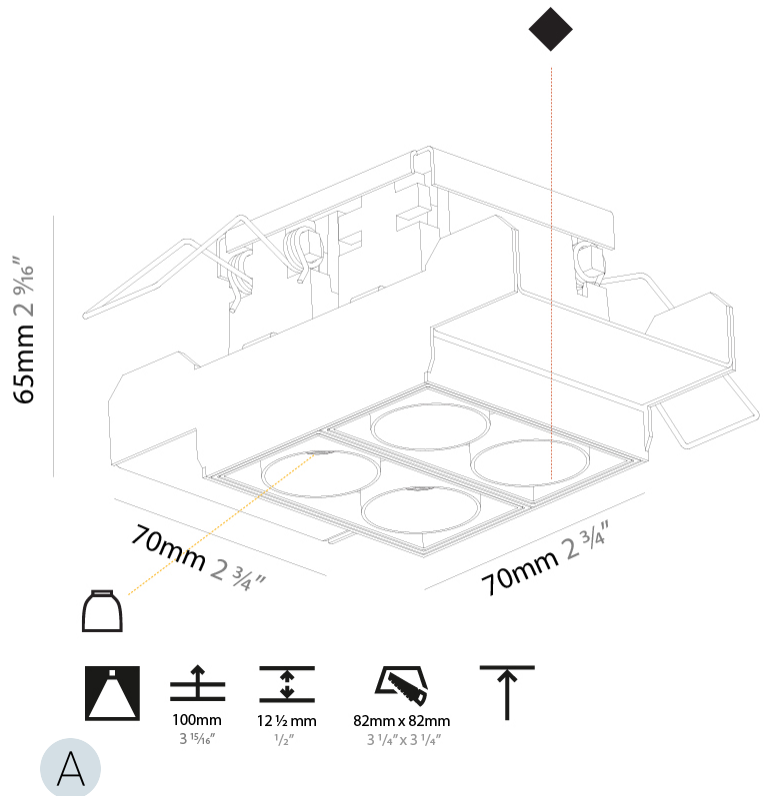

PHYSICAL

Shape: Rectangle
Length (mm): 70
Length (in): 2 ¾
Width (mm): 70
Width (in): 2 ¾
Height (mm): 65
Height (in): 2 9/16
Ceiling Thickness (mm): 12.5
Ceiling Thickness (in): 1/2
Min. Recessing Depth (mm): 100
Min. Recessing Depth (in): 3 15/16
Light Distribution: Downlight
Weight (kg): 0.437
Weight (lbs): 0.96
Fixture Finish: SSR / BKV / CWI / CRY / HAB / UFT / ITA / RUA / FTG / MYG / LOD / PUS / FRO / FUP / KIA / POP / BLS / SPG / MEY / GOH / GUM / CHC / COM / ABZ / JAG / OBR / MOS / ROR
Fixture Material: Aluminum Die Cast
Cut-out Measurements: 82mm / 3 1/4" x 42mm / 1 5/8"
Upon Request: Unique Ceiling Thickness

ELECTRICAL

Lamp Type: LED (Zhaga Standard)
Input Wattage (W): 18
Total Output Wattage (W): 16.4
Dimming: Tri-Mode (Non-Dimming and Phase Dimming (120Vac only) and 0-10V Dimming)
Driver Included: No
Driver Location: Recessed Housing
Driver Type: Constant Current - Universal
Driver Class: Class 2
Housing: See components
Input Voltage (V): 120 - 277
Constant Current (MA): 1050

LED

Number of LEDs: 4
Color Temperature (°K): 2700 / 3000 / 3500 / 4000
Max. Delivered Lumen (lm): Max. 887
CRI: >90 CRI
Lamp Life (hrs): 50000
Upon Request: Special Color Temperature

OPTICAL

Reflector: 8 / 18 / 34
Upon Request: Special Beam Angles

RATINGS AND CERTIFICATIONS

Certified By: CSA Certified to UL and CSA Standards
IP Rating: IP20
Zaneen Corporation © 2024, T 1800-388-3382, F 416-247-9319, www.zaneen.com