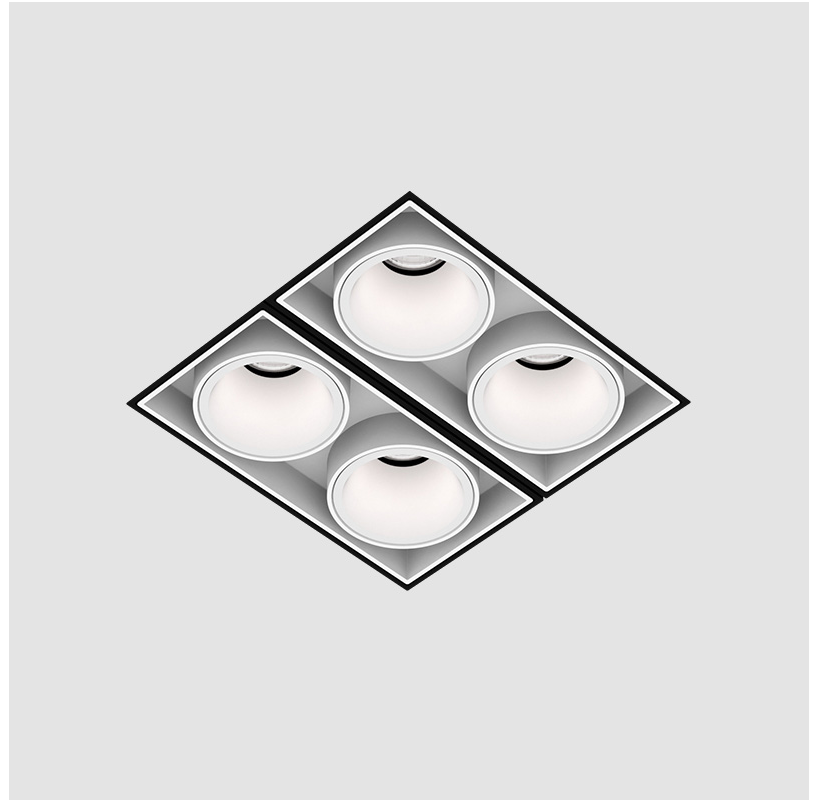

PHYSICAL

Shape: Rectangle
Length (mm): 70
Length (in): 2 ¾
Width (mm): 70
Width (in): 2 ¾
Height (mm): 65
Height (in): 2 9/16
Ceiling Thickness (mm): 12.5
Ceiling Thickness (in): 1/2
Min. Recessing Depth (mm): 100
Min. Recessing Depth (in): 3 15/16
Light Distribution: Downlight
Weight (kg): 0.437
Weight (lbs): 0.96
Fixture Finish: SSR / BKV / CWI / CRY / HAB / UFT / ITA / RUA / FTG / MYG / LOD / PUS / FRO / FUP / KIA / POP / BLS / SPG / MEY / GOH / GUM / CHC / COM / ABZ / JAG / OBR / MOS / ROR
Fixture Material: Aluminum Die Cast
Cut-out Measurements: 82mm / 3 1/4" x 42mm / 1 5/8"
Upon Request: Unique Ceiling Thickness

ELECTRICAL

Lamp Type: LED (Zhaga Standard)
Input Wattage (W): 18
Total Output Wattage (W): 16.4
Dimming: Tri-Mode (Non-Dimming and Phase Dimming (120Vac only) and 0-10V Dimming)
Driver Included: No
Driver Location: Recessed Housing
Driver Type: Constant Current - Universal
Driver Class: Class 2
Housing: See components
Input Voltage (V): 120 - 277
Constant Current (MA): 1050

LED

Number of LEDs: 4
Color Temperature (°K): 2700 / 3000 / 3500 / 4000
Max. Delivered Lumen (lm): Max. 887
CRI: >90 CRI
Lamp Life (hrs): 50000
Upon Request: Special Color Temperature

OPTICAL

Reflector: 8 / 18 / 34
Upon Request: Special Beam Angles

RATINGS AND CERTIFICATIONS

Certified By: CSA Certified to UL and CSA Standards
IP Rating: IP20
Zaneen Corporation © 2024, T 1800-388-3382, F 416-247-9319, www.zaneen.com